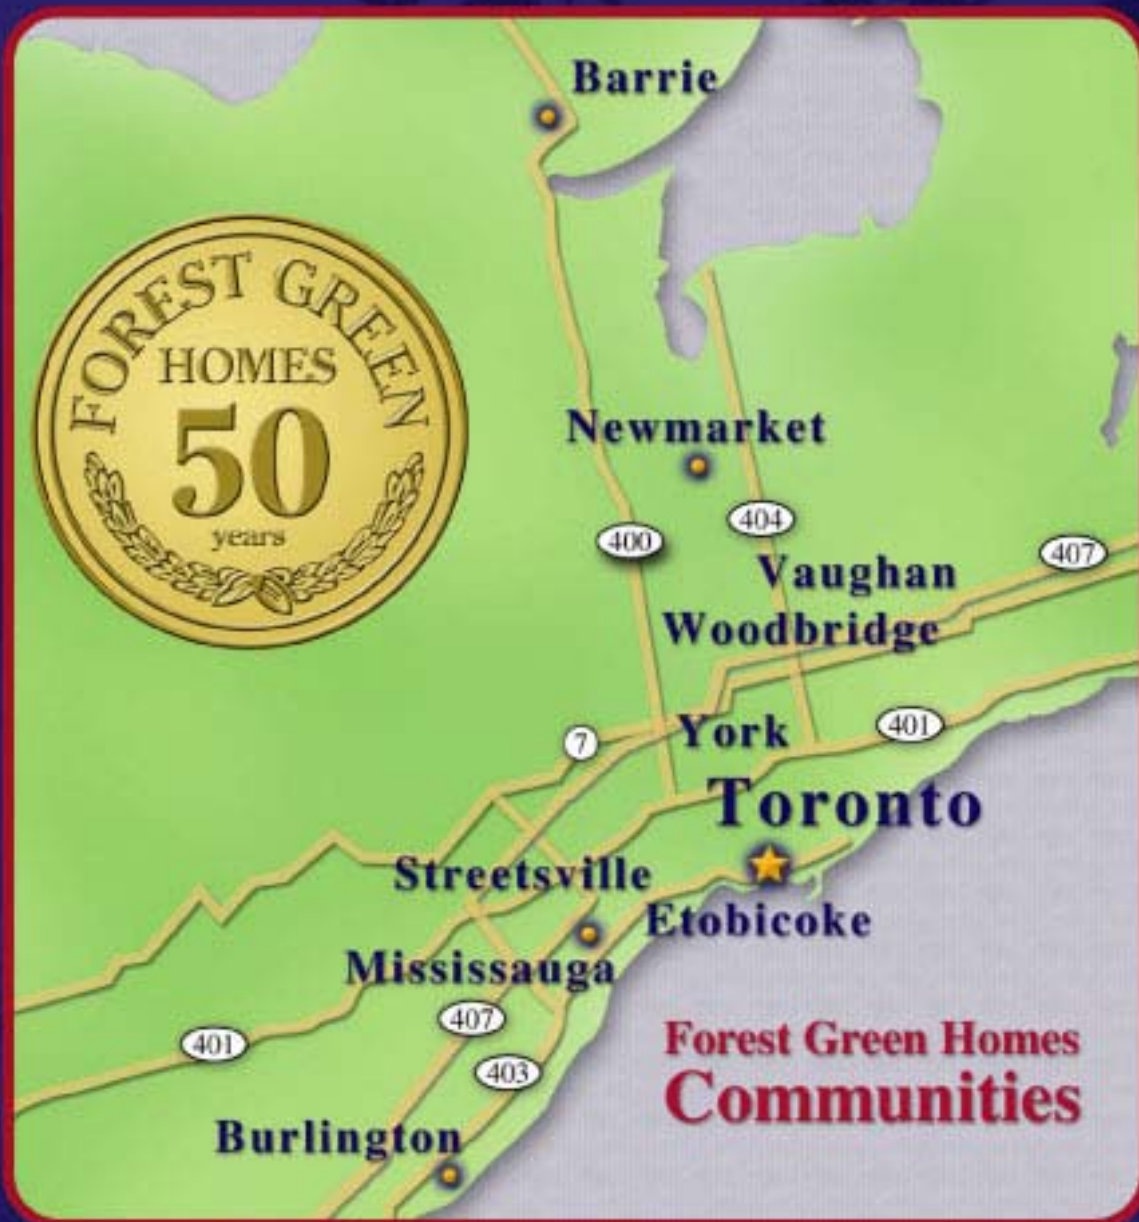

Now, we are proud to introduce to you the superb quality, design and superior value of our fine homes in our newest neighborhood within the Churchill Meadows community.

EXCELLENCE

CRAFTSMANSHIP

TRADITION

QUALITY

TORONTO

- Blackthorn Manor
- Runnymede & St. Clair
- Pacific & Vine
- Dundas & St. John Place
- Bultonwood
- Lexington
- Turnberry

NEWMARKET

- Yonge & Mulock Plaza
- Barrington on the Park

BARRIE

- Bayfield West
- Livingstone
- Sunnidale

BURLINGTON

- Barrington

VAUGHAN

- Woodcroft Lane
- Roslyn Court
- Jules & Riverview
- Hayhoe Lane
- Balding Boulevard

MISSISSAUGA

- Rosewater
- Sugarbush on Britannia
- Churchill Meadows

EXPERIENCE ... TRADITION